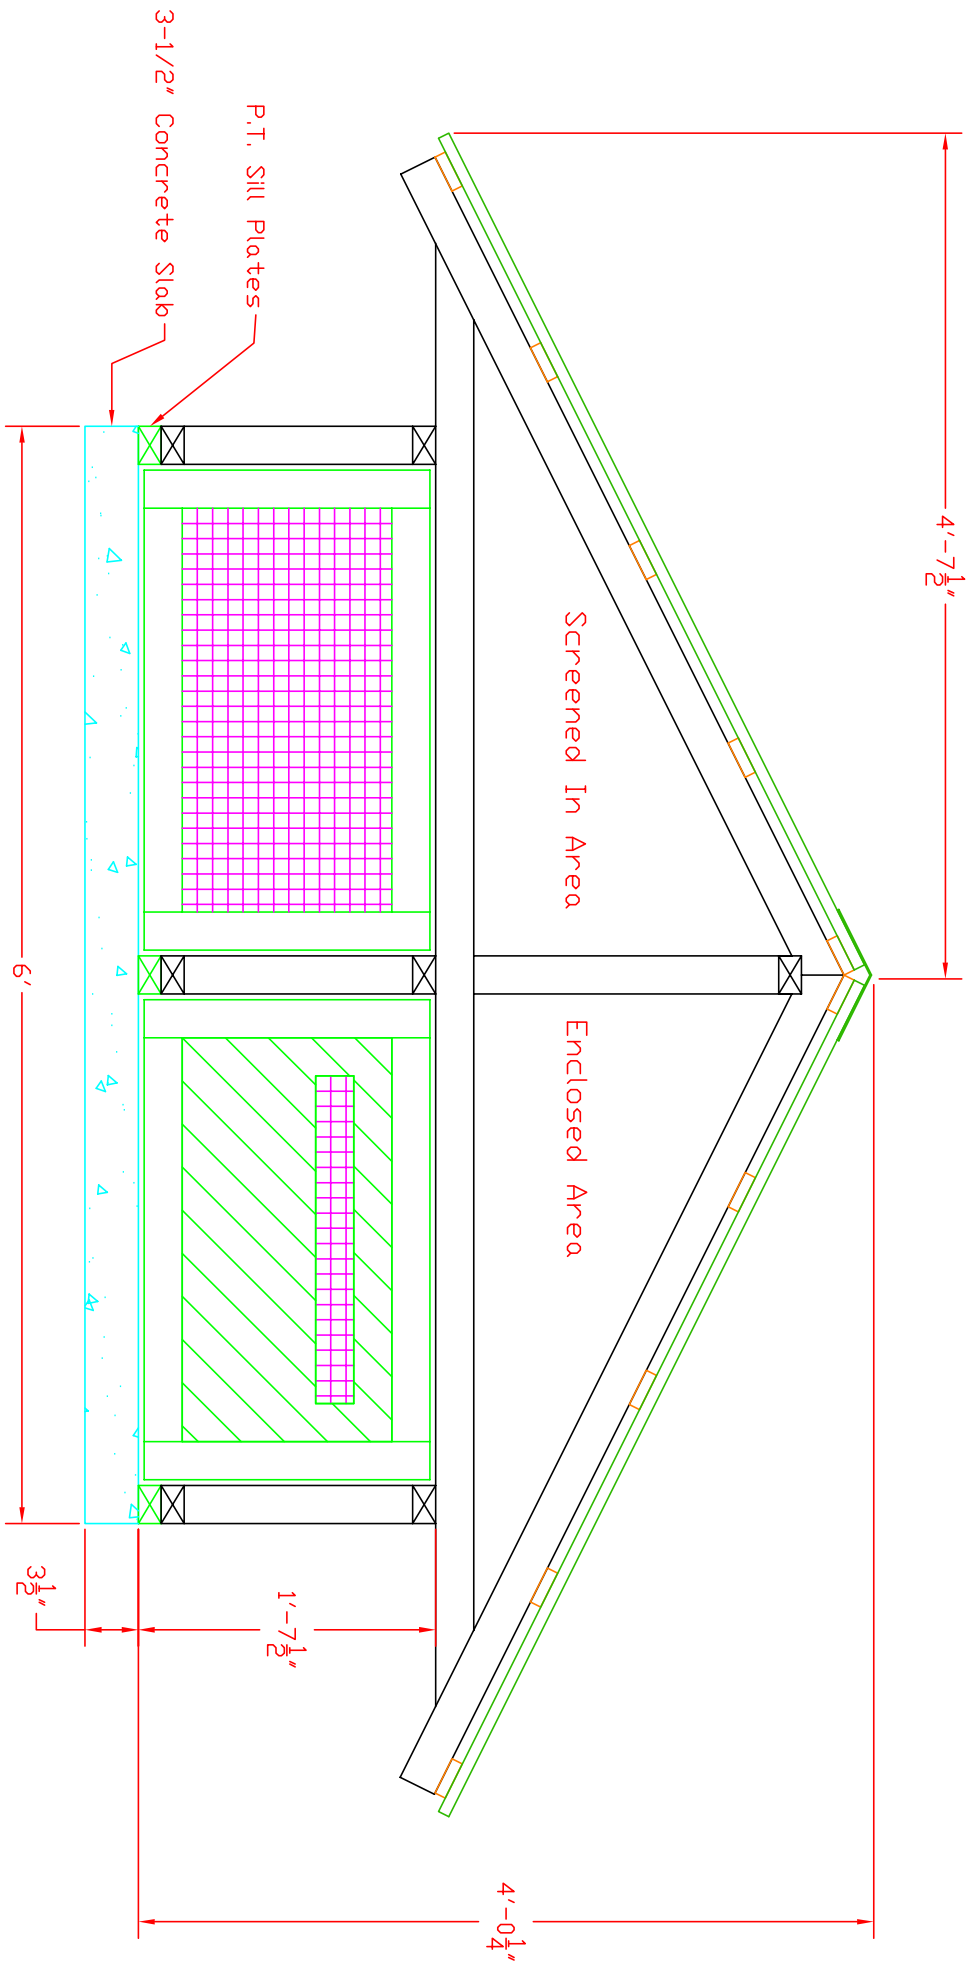

Downeast Thunder Farm Duck Coop

Designed by: Paul J. Bennett

(C) 2017 All Rights Reserved

DWG 1 of 3

Front View - Overall Dimensions