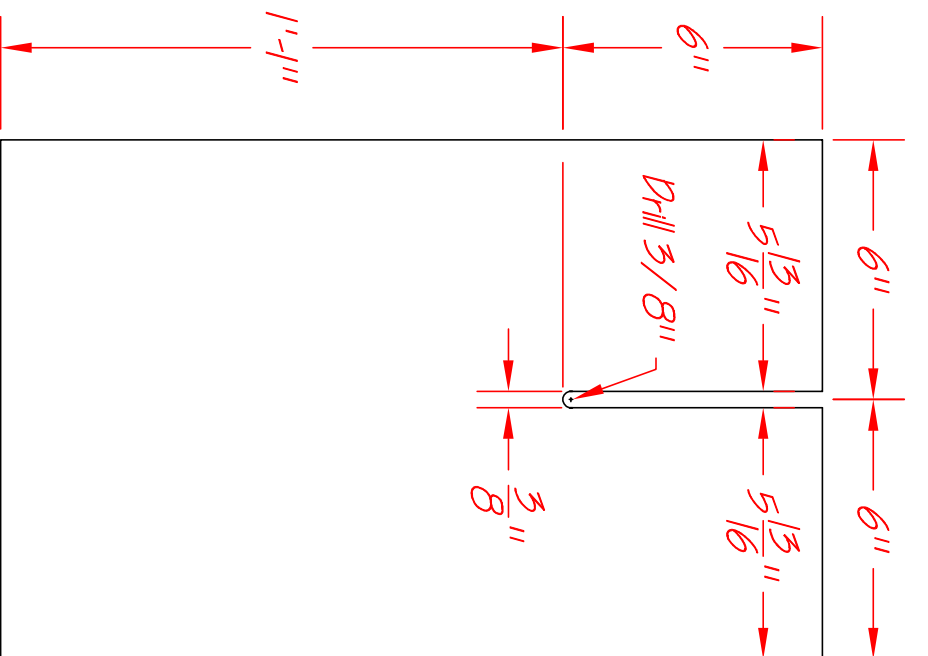

Designed by Paul J. Bennett  
Copyright 2018  
All Rights Reserved

Downeast Thunder Creations  
Desktop Artist Easel  
Part "A" Blank From 3/8" Plywood

DWG #2

Scale: None