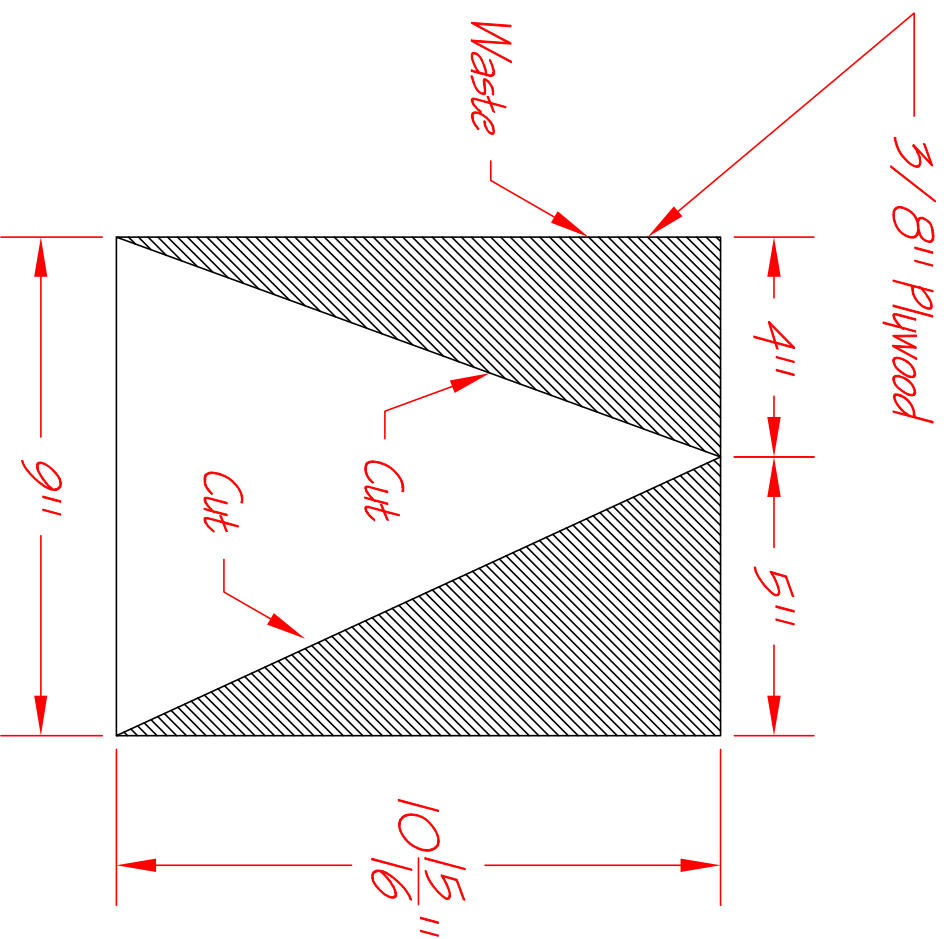

# Downeast Thunder Creations Desktop Artist Easel Part 11B 11" Step 1 - Make Cuts Shown

DWG #5

Scale: None